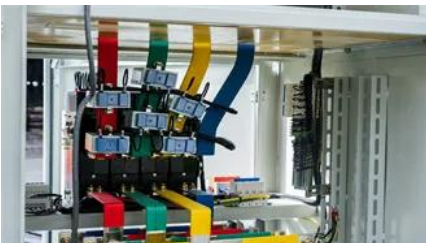

### 5 PC 1000V Insulated Hand Tool Set

The 1000V Insulated Wire Stripper accurately removes insulation from 10-18 solid and 12-20 stranded wire. Our 1000V Insulated Slim Tip Screwdrivers feature a flush insulation layer at the screwdriver tip