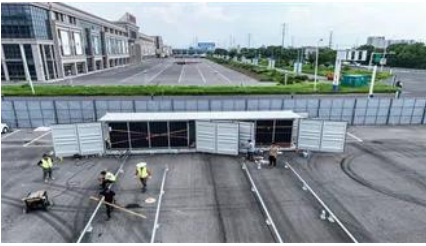

The Best 7 Shanghai Walking Tours

We recommend 7 walking tours in Shanghai to discover 7 sides of the city, including the Bund, the French Concession, old streets, and modern avenues.

In this guide, you'll learn how to choose the best e-bike for urban commuting, plus see our top picks for lightweight, foldable, and traffic-ready models in 2025.

Toilets

Been in our TV house for 4 years now. Both toilets have begun to occasionally 'run to fill' for a few seconds. Kohler toilets, very good quality with a very nice flush mech with the vertical

MANAGUA ENERGY STORAGE BLADE BATTERY SUPPLY

GETON CONTAINERS specializes in large-scale photovoltaic power plants, custom folding solar containers, solar inverters, and energy storage systems for commercial, industrial, and utility

FOR SALE

Things for sale in the Fairbanks area of Alaska - Page 4,134

Donyale Luna

The alter ego of Donyale Luna was created in what Freeman termed future visioning, a New Age approach culminating when she attended Central High Theater in Detroit.