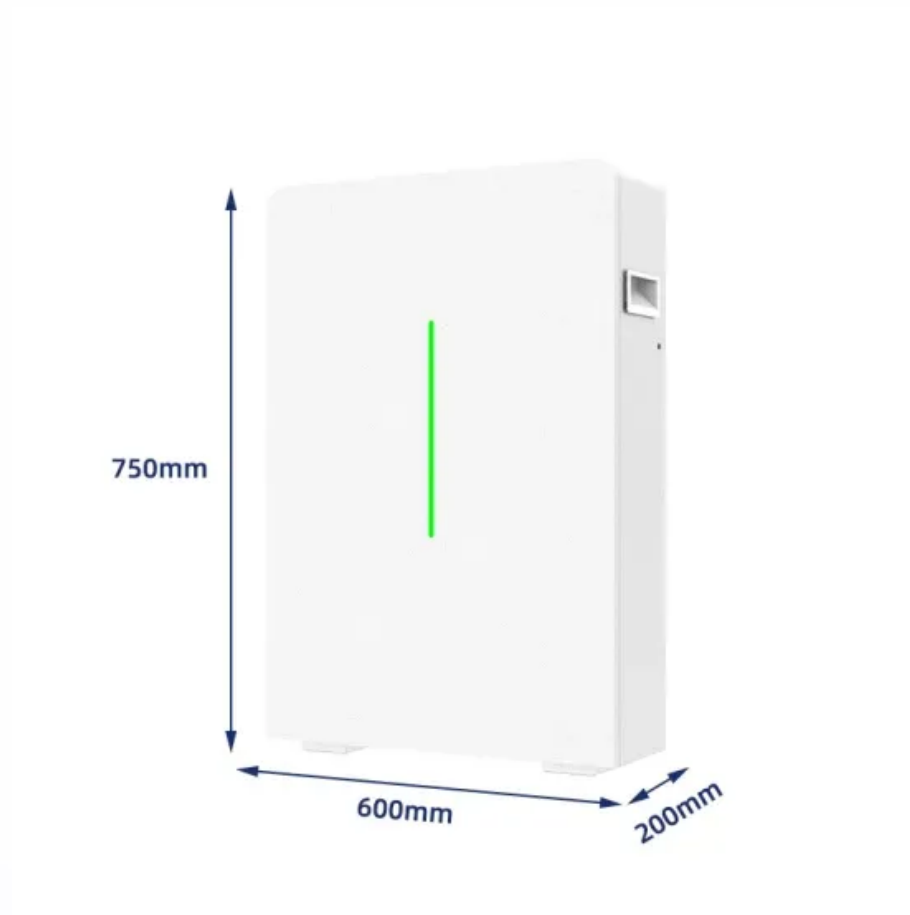

100w solar power generation principle

100w solar power generation principle

[How to detect the speed \(fast or gigabit ethernet\) of a network](#)

To troubleshoot a network problem I would like to inquire the real network "speed" for a given network adapter, which can be seen when opening the "status" of a network connection under