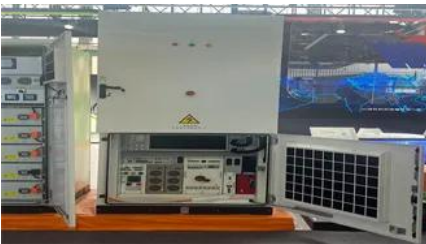

electrical

I have equipment that has 3 wires (red, black, green) The wire run from the breaker box is 10-3 (red, black, green, white) The equipment requires 220/240v. I'm just wondering if it's OK to