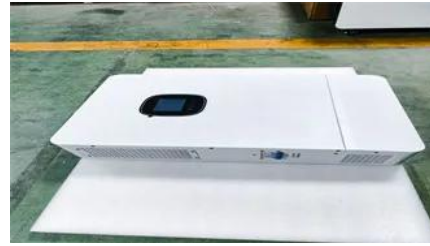

6 Front Door Colors That Designers Say to Avoid

Ultimately, it's a decision that can boost or reduce your curb appeal -so it's important to know what hues are the best (and worst) for your front door. Here, we asked designers which ones