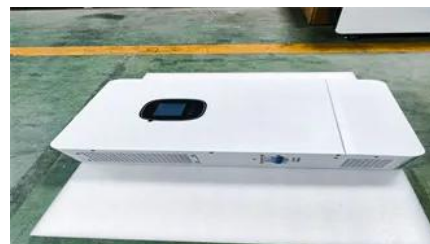

Best Pizza in Redmond, WA: 11 Top Pizzerias! (2026)

Redmond, also known as the Tech Capital of Washington State, has some large high-tech companies such as Microsoft. Despite having this distinction, it has a small-town vibe with