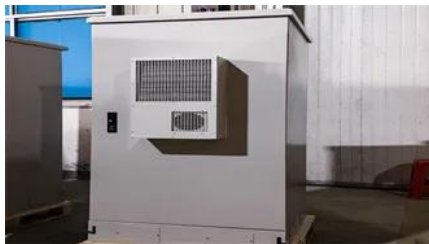

depths available; 800 mm, 1000 mm, 1130 mm.
Locking front

best 47U Cabinet floor Mounted 1000 x 800 mm -tmt

47U Cabinet floor Mounted 1000 x 800 mm
Rated 5.00 out of 5 based on 1 customer rating
(1 customer review)