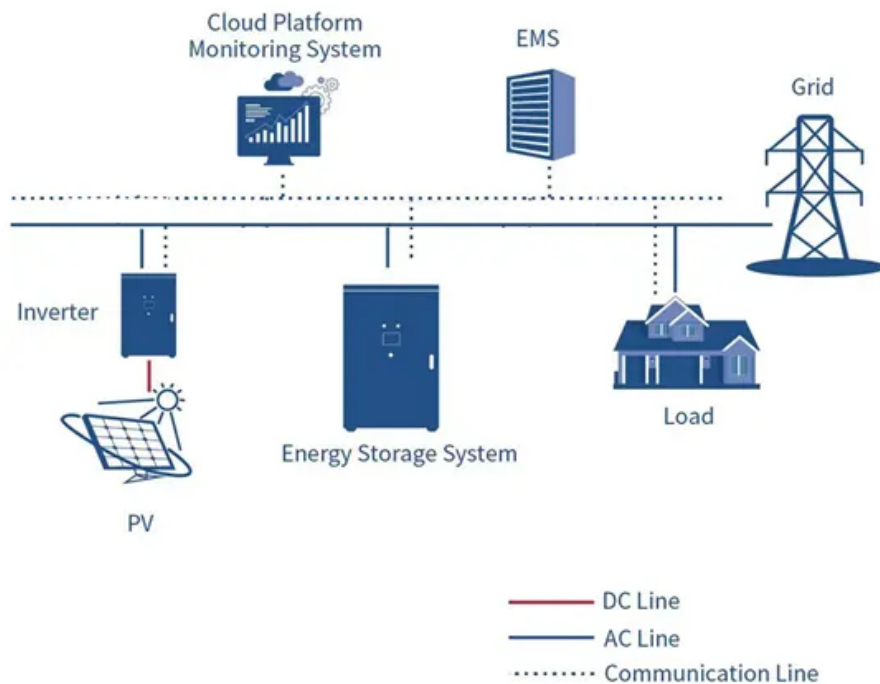

# 500kW Sofia Mobile Energy Storage Container for Research Stations