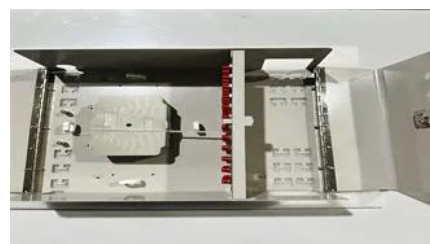

[50KW/100KWH Outdoor Cabinet Type Energy Storage System](#)

The system integrates core parts such as the battery storage system, PCS, fire extinguishing system, temperature control systems, and EMS systems in one cabinet.