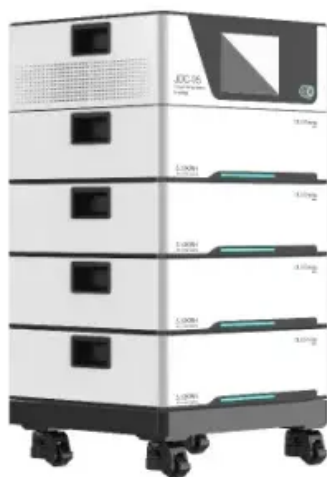

5g solar telecom integrated cabinet inverter equipment bsc introduction

5g solar telecom integrated cabinet inverter equipment bsc introduction

TELECOM POWER 5G POWER HYBRID AND IENERGY

We are committed to excellence in solar container and energy storage solutions. With complete control over our manufacturing process, we ensure the highest quality standards in every solar container

[5g network solar telecom integrated cabinet inverter layout](#)

For a macro station, the station is built in the form of one cabinet, highly integrated with the power system, batteries and telecom equipment, and it is simple, integrated and economical.

[Maseru 5G solar container communication station inverter grid](#)

For a macro station, the station is built in the form of one cabinet, highly integrated with the power system, batteries and telecom equipment, and it is simple, integrated and economical.