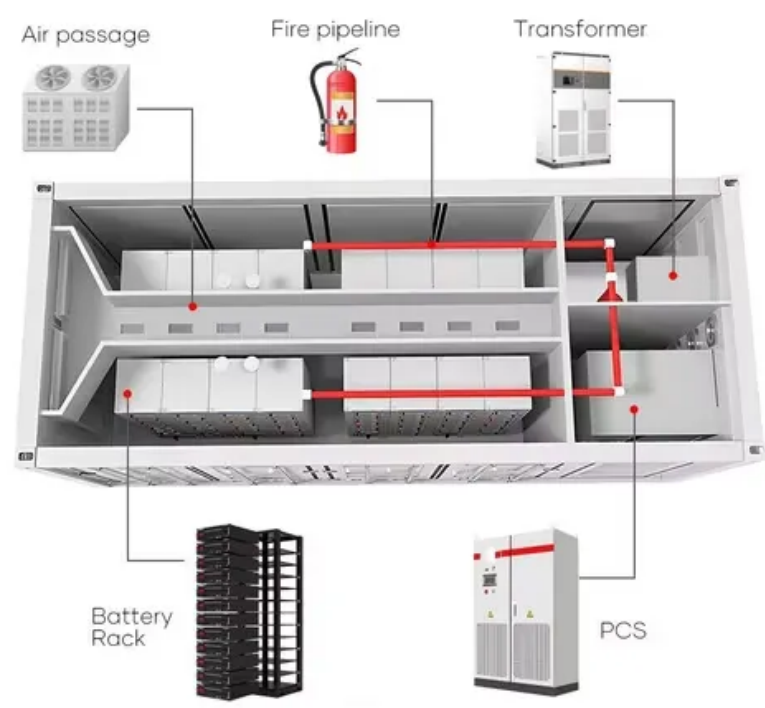

6v 5w solar panel current