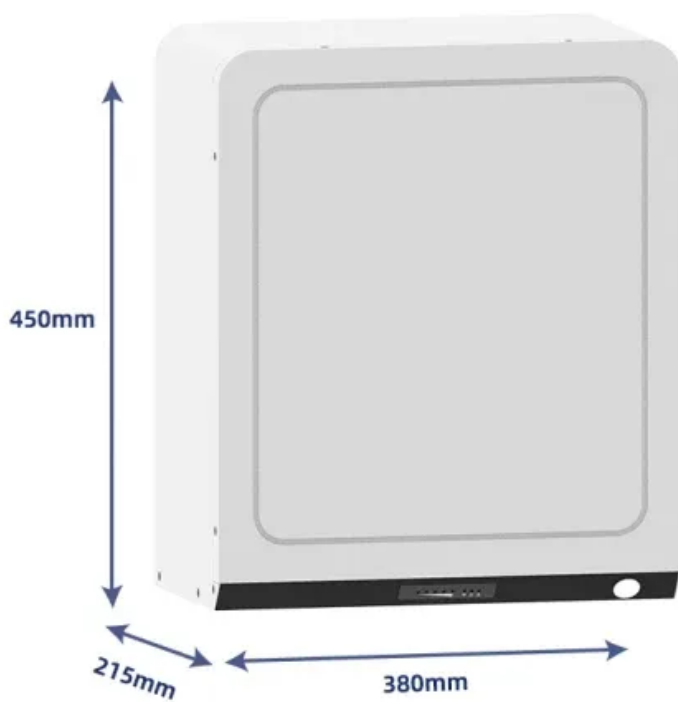

After-sales service for 100kW energy storage battery cabinet

After-sales service for 100kW energy storage battery cabinet

100kW 215kWh All-in-One Battery Storage Cabinet

This industrial and commercial battery storage system is the ideal compact solution for your battery projects to work alongside solar PV, EV