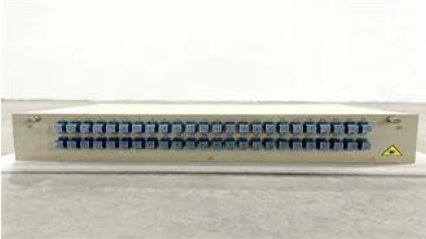

After-sales service for Bern photovoltaic energy storage outdoor ca

---

[After-sales service for high-voltage outdoor photovoltaic energy](#)

Contact our specialists for battery modules, communication cabinets, C&I storage, PV+storage systems, distributed energy, deep discharge, and turnkey manufacturing.