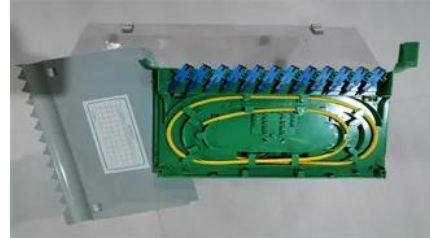

[My computer keeps freezing after Windows 10 update yesterday?](#)

My computer keeps freezing after Windows 10 update yesterday? Hello, I have had Windows 10 for a few months and have never had this problem until I got this update yesterday. My