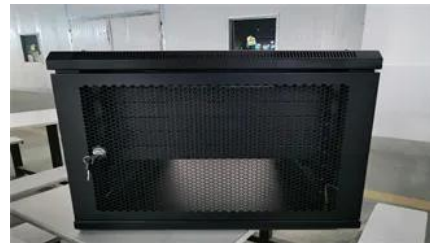

Airports Near Me

Find airports near Monterey Park, CA. See the closest major airports on a map, as well as smaller local airports.

[Getting to Monterey: Find the Closest Airport to Monterey CA](#)

Monterey Regional Airport (MRY) is just 10 minutes from downtown Monterey, offering a hassle-free start to your coastal getaway.

Closest Airports to Monterey Park, CA

Find the closest airports to Monterey Park. Compare HHR, BUR, LGB and other options. Complete with distances, directions and travel information.

How to get to Monterey Park from 5 nearby airports

What is the nearest airport to Monterey Park? The nearest airport to Monterey Park is Burbank (BUR) Airport which is 16.1 miles away. Other nearby airports include Long Beach (LGB) (17 miles), Los

Energy Storage Box PV Grid-Connected Cabinet

A reliable and efficient power distribution solution designed for photovoltaic grid-connected systems. The GGD cabinet integrates protection, control,

[Airport Power Storage Cabinet Grid-connected, ICEENG CABINET](#)