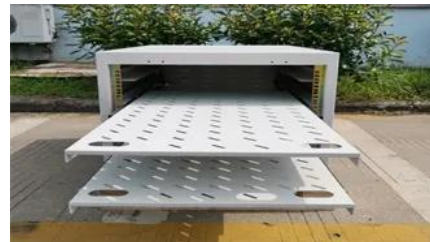

Angola Country Profile

Angola has a population of 35 million people (in 2024). The largest city and the national capital is Luanda. Spoken languages are Portuguese (official), and several Bantu languages like Kikongo,