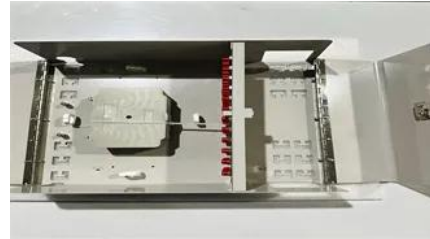

How to open the Windows Control Panel

In Windows 10, the Control Panel has largely been superseded by the Settings app. To open the Settings app, open the Start Menu and click the gear icon (?), or press Windows key + I

in Windows 10 with our step-by-step guide. Follow these simple instructions to manage your system settings efficiently.

8 Ways to Open Control Panel on Windows 10 & 11

Open the Start menu by pressing the Windows key. Search for Control Panel. Click the top result to open the Control Panel. As soon as you click on the result, the control panel tool will be opened

[Car Batteries in Omaha, NE , O'Reilly Auto Parts Store #288](#)

Find the right car battery at O'Reilly Auto Parts in Omaha, NE. Free battery testing & charging available at Store #288.

Communication Base Station Energy Solutions

During the day, the solar system powers the base station while storing excess energy in the battery. At night, the energy storage system discharges to supply

Action Batteries Unlimited, Inc. (402) 339-1667