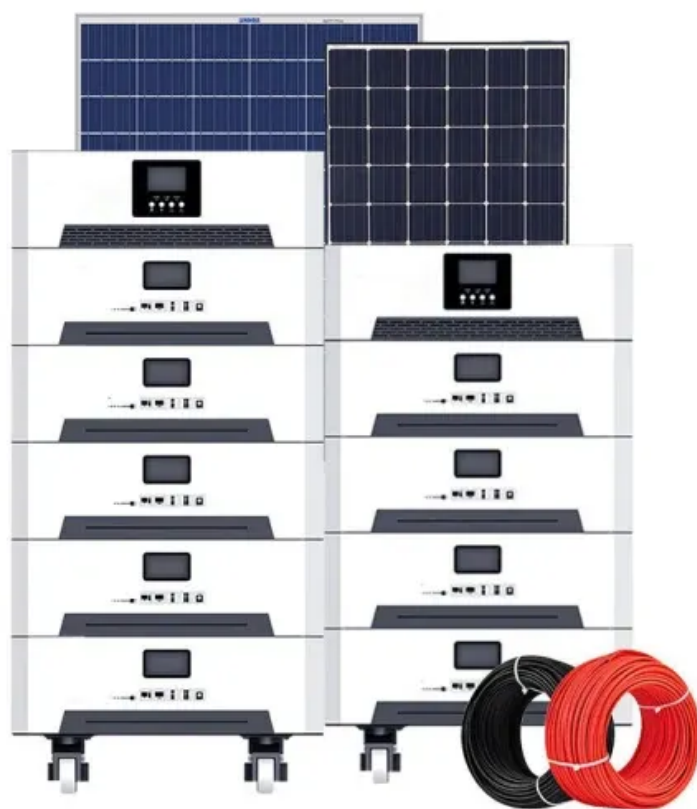

Battery energy storage cabinets for remote areas with constant temperature and humidity