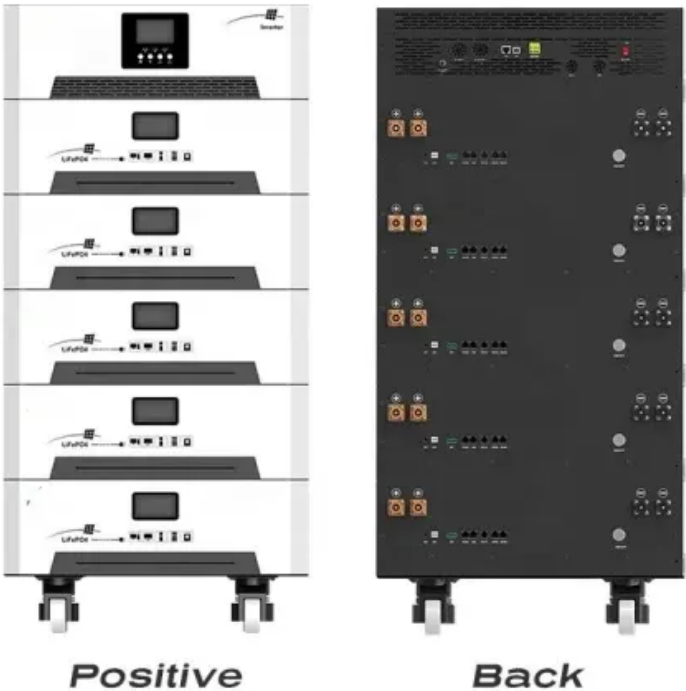

Battery solar container energy storage system ESS System for solar container communication station

Battery solar container energy storage system ESS System for solar

Low battery charge error , Volvo V40 Forums