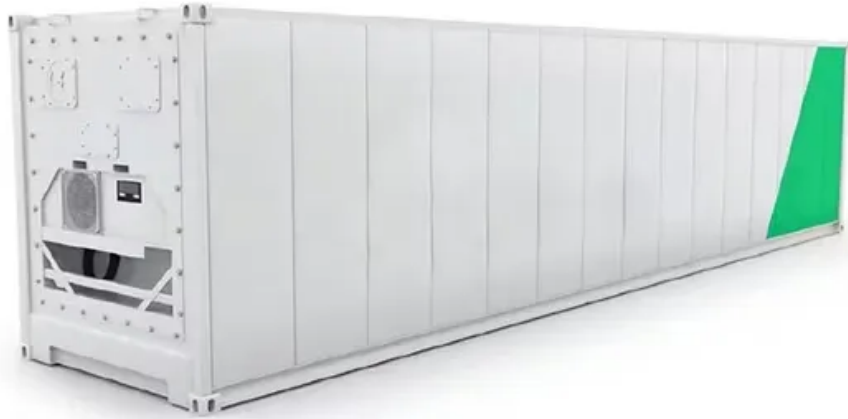

# Battery storage cabinet 80kWh clearance price