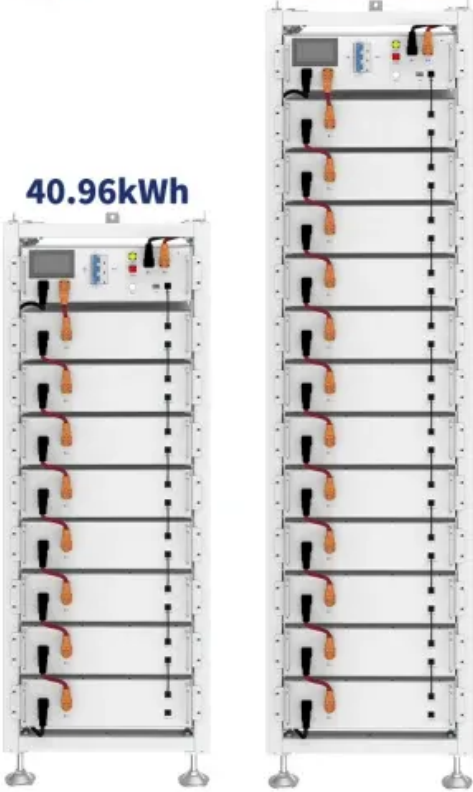

Bissau portable dc power supply

ESS

61.44kWh

40.96kWh

Bissau portable dc power supply

[Plantrip: Trip Planner AI. Get an itinerary in seconds.](#)

Create a custom travel plan for anywhere in the world in seconds. Plantrip is the most accurate AI trip planner.