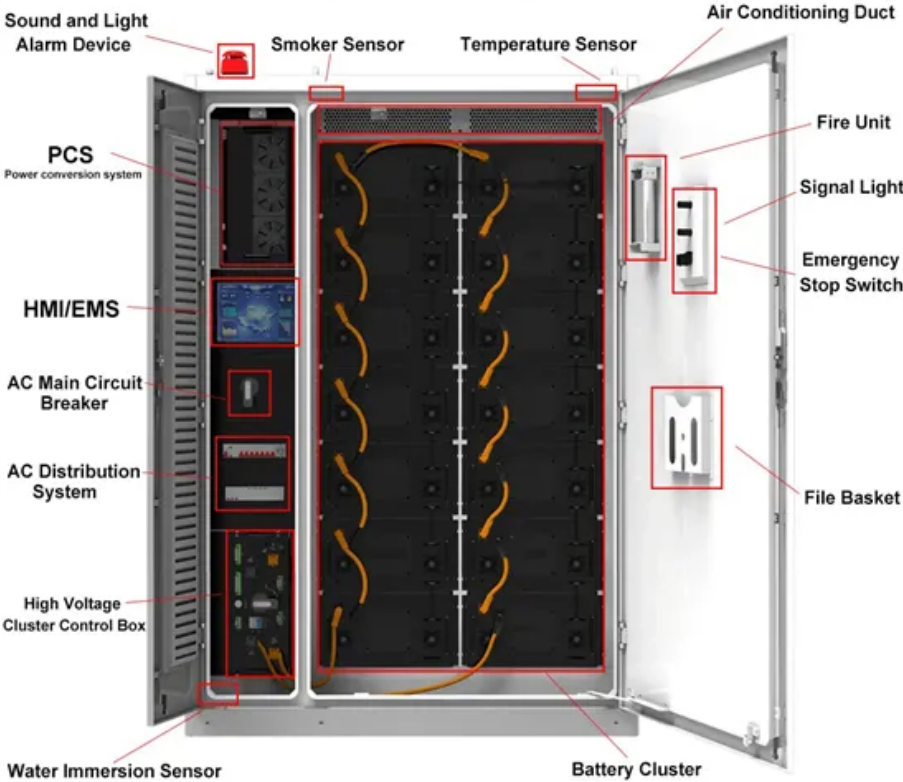

Botswana Hospital Uses Off-Grid Solar Storage Container

System Layout

Overview

The 20ft energy storage container solution (1MWh/200kW) we provided for the African hospital uses a PV + energy storage system, which enables the hospital to make full use of the energy storage system to store electricity during the day and supply power at night.

BOTSWANA ENERGY STORAGE INTEGRATED CONTAINER

A complete solar-battery-generator power plant pre-built into a shipping container. We integrate the inverter/chargers, lithium batteries, DC charge controllers, switchgear, ventilation/air-conditioning,