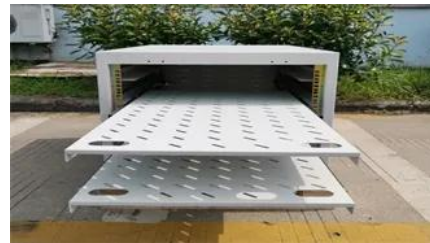

Botswana

While it is not enshrined by statutory law, Botswana is de facto the nation state of the Batswana people, who constitute nearly 80% of the population while legally undistinguished Kalanga people, who