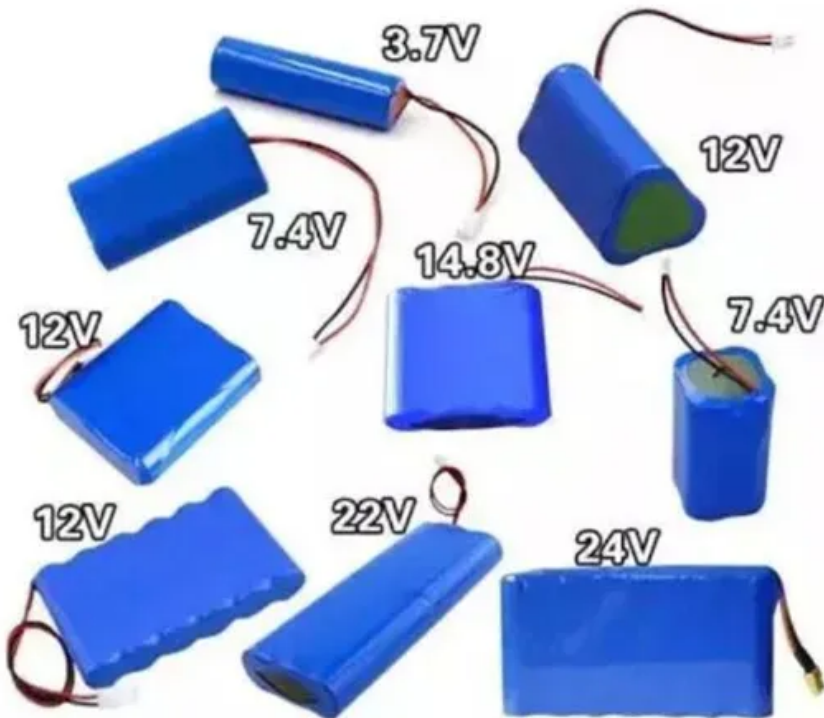

Botswana integrated solar street light

Overview

This project in Botswana involved the installation of SLZ-150W all-in-one solar street lights at a height of 9.5 meters along a major public road.

Botswana integrated solar street light