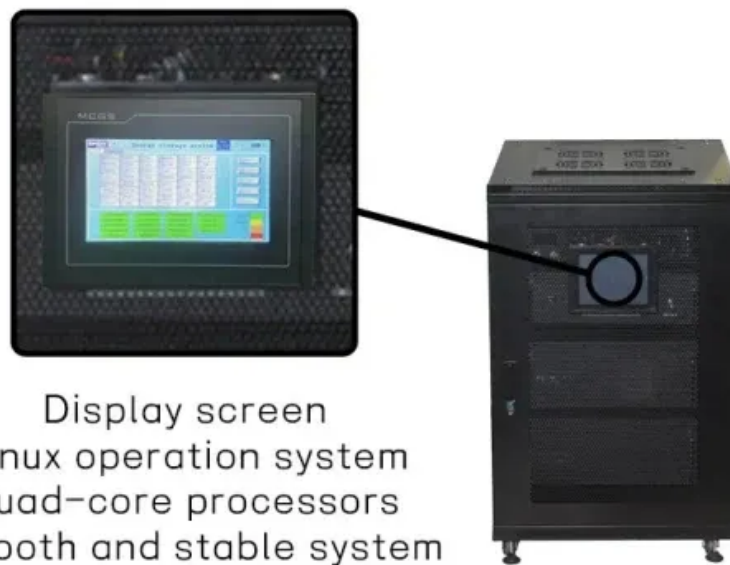

# Brunei communication base station inverter grid connection cost

Display screen  
Linux operation system  
quad-core processors  
smooth and stable system

announcement.

[Communication Base Station Inverter Grid Connected Work Transfer](#)

The integrated containerized photovoltaic inverter station centralizes the key equipment required for grid-connected solar power systems - including AC/DC distribution, inverters, monitoring, and