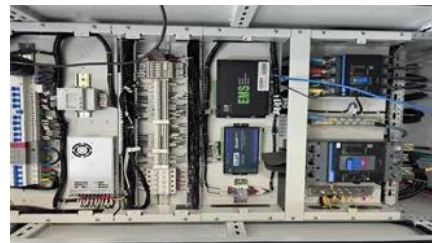

Dominos' Menu

Order Domino's pizza, pasta, sandwiches & more, available for carryout or delivery. Sign up for Domino's email & text offers for great deals on your next order.