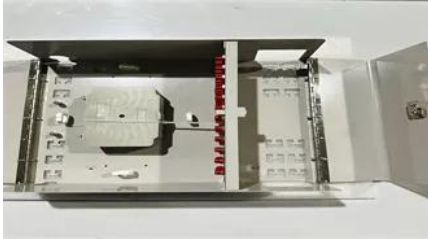

Cape verde outdoor telecom cabinet 200kWh