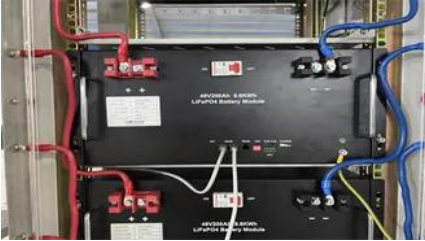

China s telecommunication base station inverter grid-connected com

---