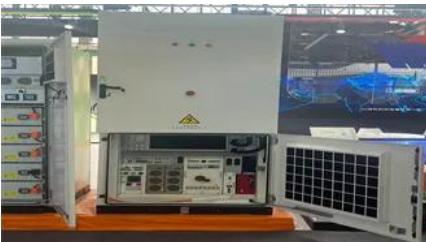

Sue Yee

Sue Yee Specialty: Contemporary Country: China
Unique Fact: I like to draw and render cute things!