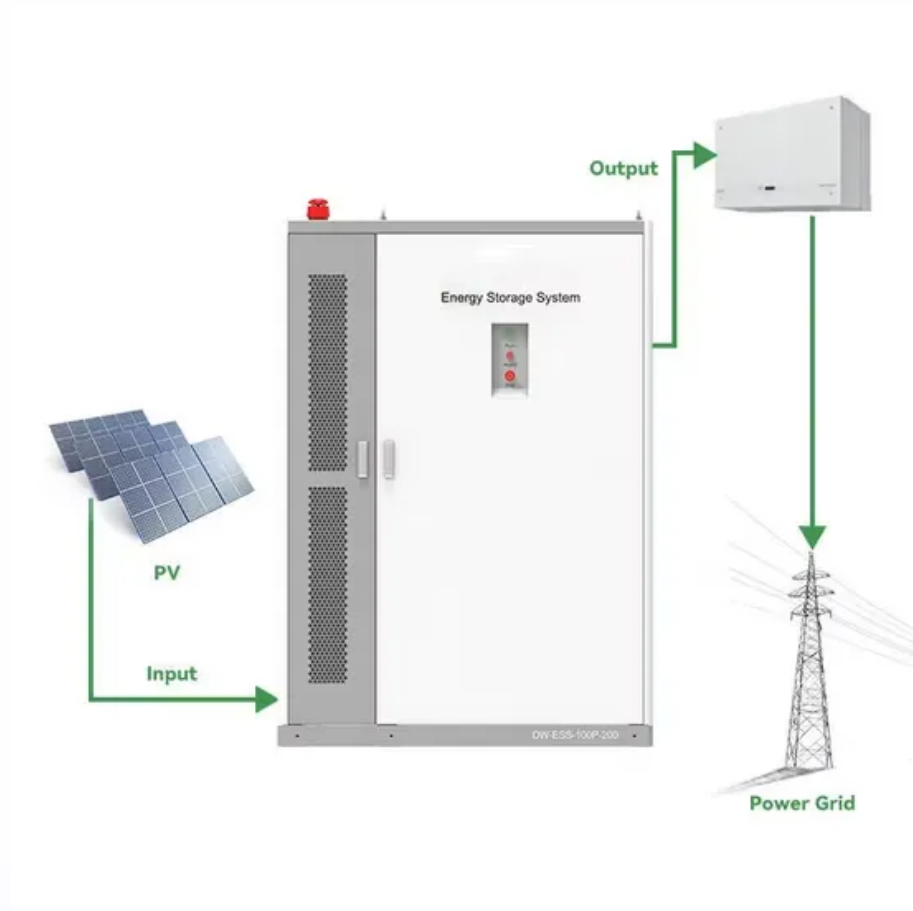

China solar power station in China Factory

Overview

A massive clean energy project broke ground on Monday in southwest China's Xizang Autonomous Region, marking a major step forward in reliable renewable power. Located in Dangxiong County at an elevation of 4,550 meters, the site is officially the highest trough-style solar thermal.