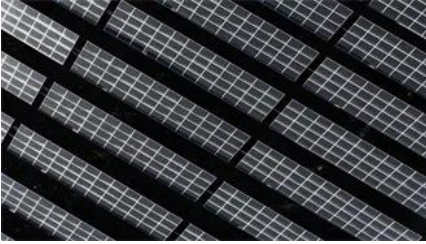

Color blindness

Color blindness is an eye condition in which someone can't see the difference between certain colors. Though many people commonly use the term "color blind" for this condition, true color