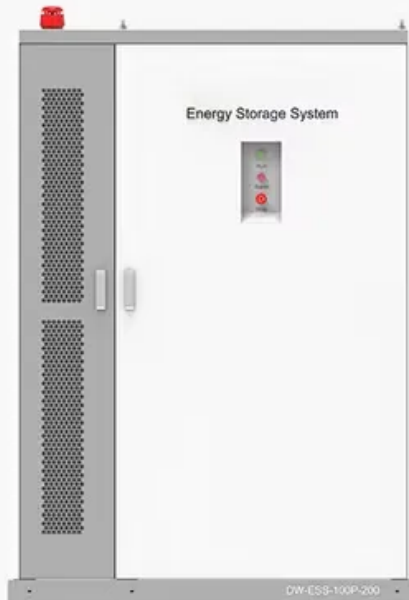

Communication Power Supply Cabinet IP66 Energy Management

◆ PRODUCT INFORMATION ◆