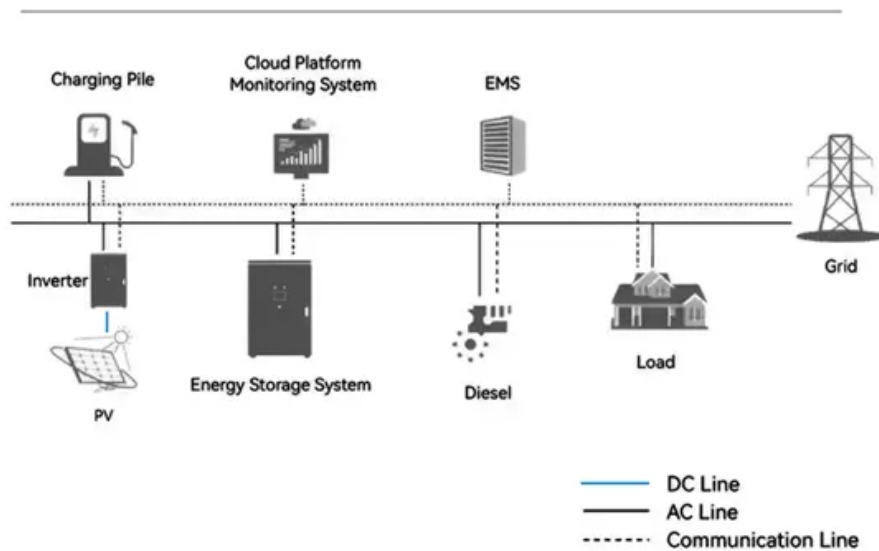

Container Energy Storage Power Station News

System Topology

Overview

When fire broke out at the world's largest battery energy storage facility in January 2025, its thick smoke blanketed surrounding wetlands, farms and nearby communities on the central California coast.

[Atlas Copco introduces its largest container energy storage system](#)

Atlas Copco has launched its largest container energy storage system (ESS) in the prime power market - the ZBC 1000-1200 - which delivers 1MW of power output and 1.2MWh energy

[10ft Shipping Container Power Station: Engineering the Future of](#)

The versatility of a 10ft shipping container power station makes it a solution for diverse sectors. Below are three high-impact use cases with real-world metrics.

What is a Container? , Docker

A container is a standard unit of software that packages up code and all its dependencies so

the application runs quickly and reliably from one computing environment to another.