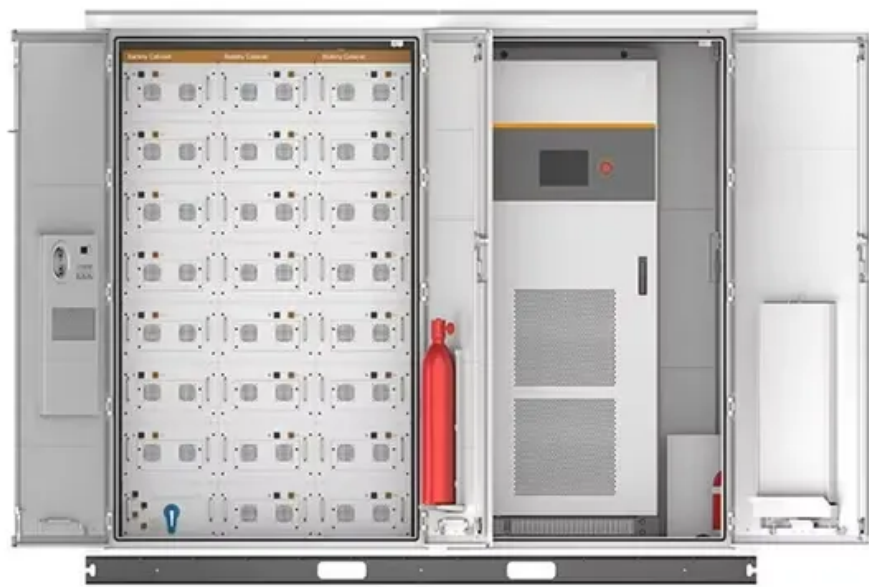

Cost of large-scale outdoor telecom enclosures used in middle eastern airports

Overview

Prices for outdoor telecom cabinets as of 2025 can run anywhere from \$900 to \$5,000, depending on design, materials, and integrated systems. Let's break that down: Why such a wide range?