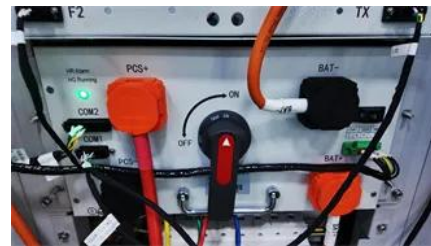

[Building a Safer Marketplace: Updates to 2D Avatar Items](#)

March 18, 2026 March 6, 2026 Hi Creators, Roblox players and avatar creators expect a Marketplace filled with high-quality, original items and a safe environment where creativity