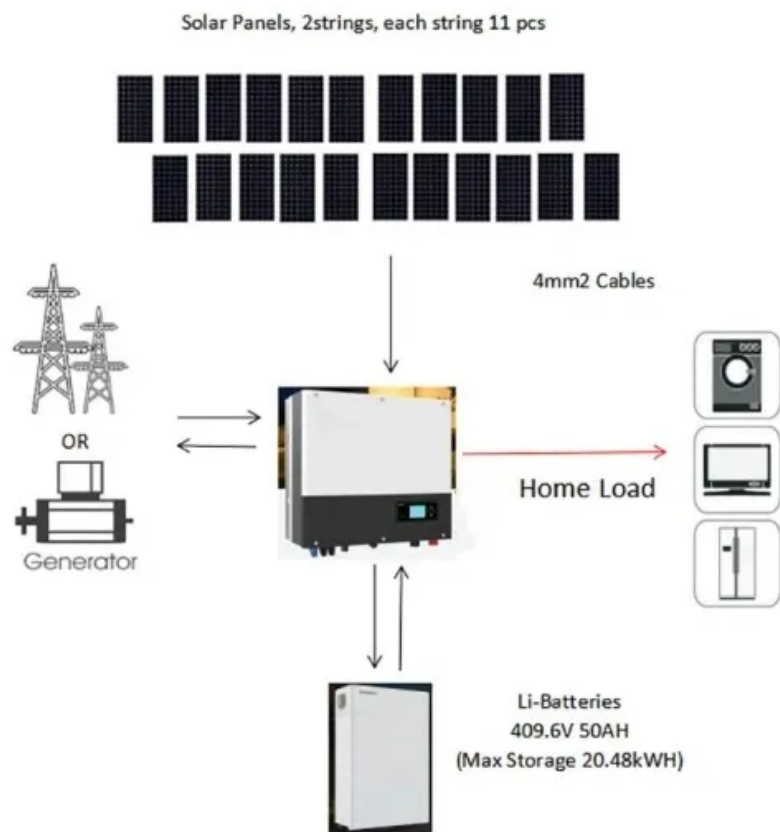

Delivery time for 200kWh photovoltaic containers for ships

Overview

Standard solar container models can be manufactured and ready to ship in as little as 4-6 weeks.

Delivery time for 200kWh photovoltaic containers for ships