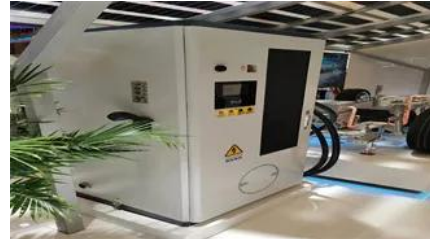

Stop & Shop Delivery or Pickup Near Me

Stop & Shop same-day delivery or curbside pickup **in as fast as 1 hour** with Instacart. Start shopping online now with Instacart to get Stop & Shop products on-demand.

Walmart same-day delivery **in as fast as 1 hour** with Instacart. Start shopping online now with Instacart to get Walmart products on-demand.

[Microsoft - AI, Cloud, Productivity, Computing, Gaming & Apps](#)

Explore Microsoft products and services and support for your home or business. Shop Microsoft 365, Copilot, Teams, Xbox, Windows, Azure, Surface and more.

[Microsoft products, apps, and devices built to support you](#)

Uncover the power of Microsoft's products, apps, and devices designed to simplify your life and fuel your passions. Explore our comprehensive range and unlock new capabilities.

[Create and edit documents for free . Microsoft Word for the Web](#)

Write, edit, and collaborate on documents with Microsoft Word online. Free and seamless access from any device.

Sign in to your account

Sign in to manage your Microsoft account and