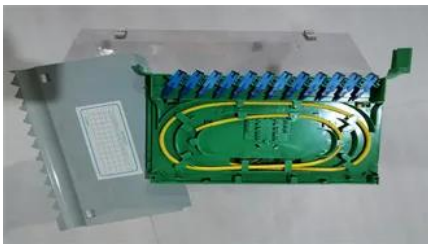

SOLAR PANEL DATASHEETS

NOCT: Irradiance 800 W/m², ambient temperature 20 °C, AM=1.5, wind speed 1 m/s; Best in Class AAA solar simulator (IEC 60904-9) used, power measurement uncertainty is within +/- 3%