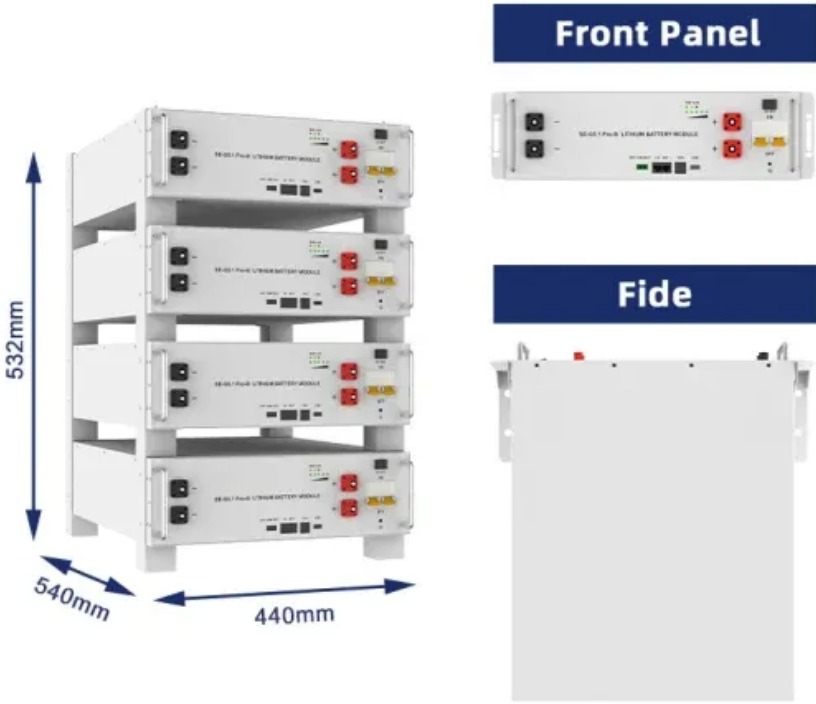

Enterprise solar energy storage cabinet lithium battery energy storage solution