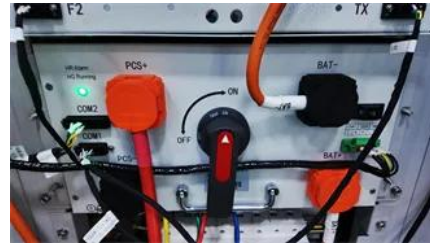

UAE Fire and Life Safety Code of Practice

It highlights the risks of firefighting and rescue, serving as a professional resource for safety and preparedness.