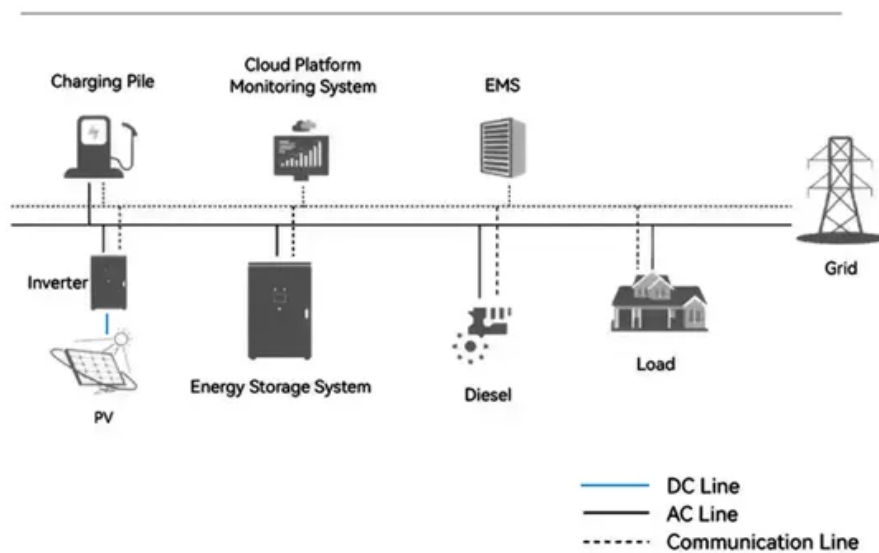

# Fixed photovoltaic bracket debugging

## System Topology

## Overview

---

The invention is applicable to the technical field of tracking brackets of photovoltaic power stations, and provides a tracking bracket system debugging method, which comprises the following steps: parameter presetting is carried out on a communication box NCU and a.