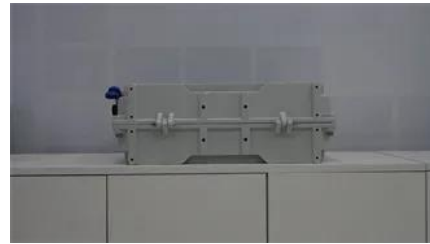

protect battery systems used for energy storage. These

[A comprehensive review of wind power integration and energy storage](#)

Hybrid Energy Storage Systems: Explore the concept of combining multiple energy storage technologies, such as batteries with flywheels or compressed air energy storage, to leverage