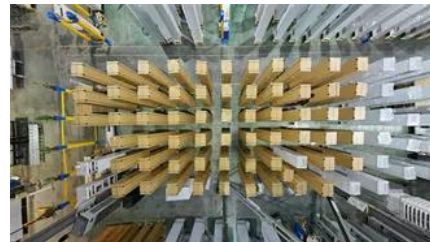

Things to Do in Gaborone (2026)

Planning a trip to Gaborone? Essential travel information, must-see sights, local culture insights, and insider tips for exploring Botswana's highlights.