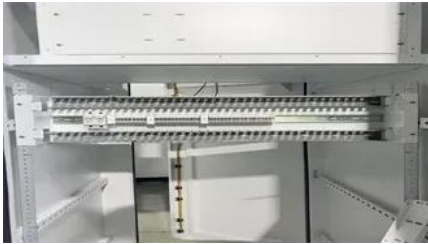

structural

Super Glue in Adhesives & Glues

Shop for Super Glue in Adhesives & Glues. Buy products such as Loctite Super Glue Gel Control, Pack of 1, Clear 0.14 fl oz Bottle at Walmart and save.