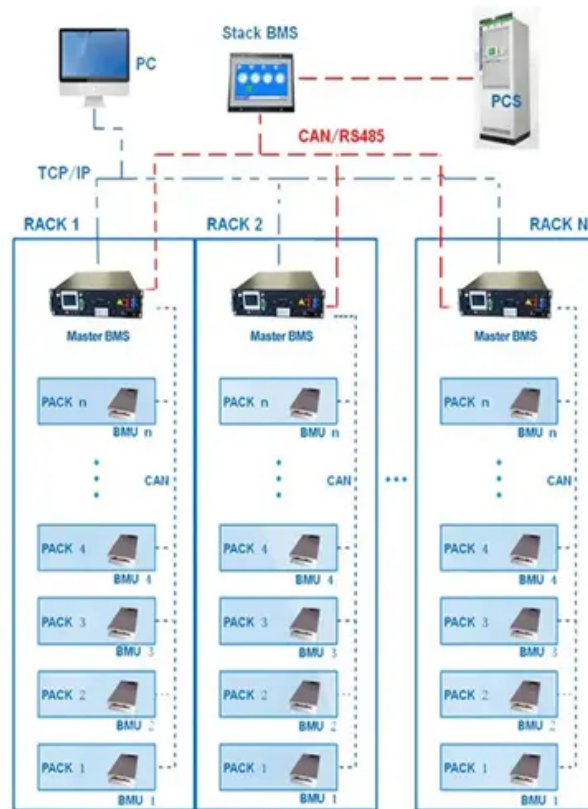

Group purchase price for 1000mm deep outdoor communication cabinet for transmission nodes

BMS Wiring Diagram