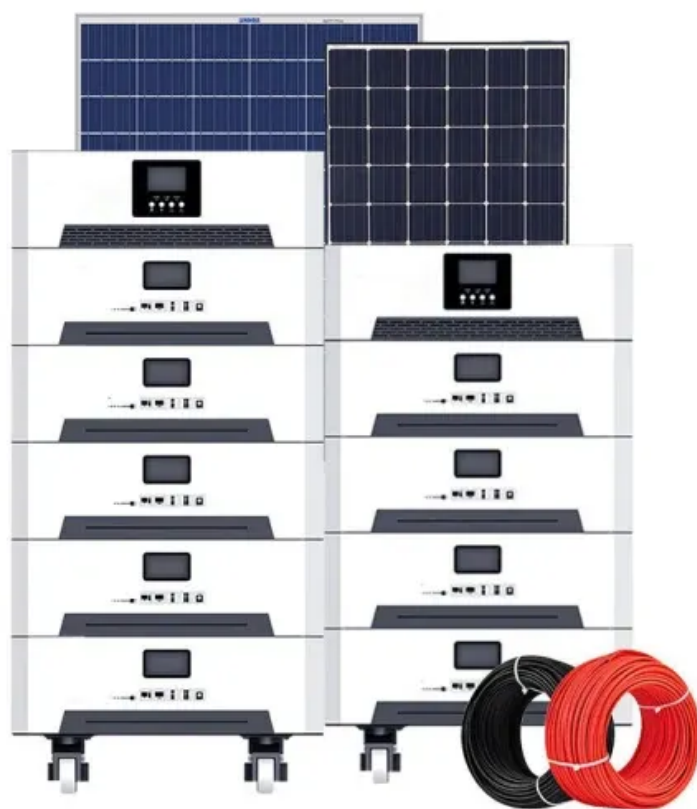

High-efficiency energy storage cabinet for emergency rescue in fiji