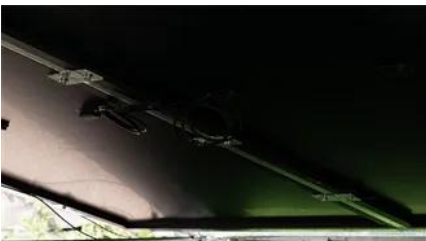

[Transporting Wind Turbine Blades: How To Do It Correctly](#)

Transporting wind turbine blades takes special consideration due to the complexity of their size and constraints. Here is everything you should know.