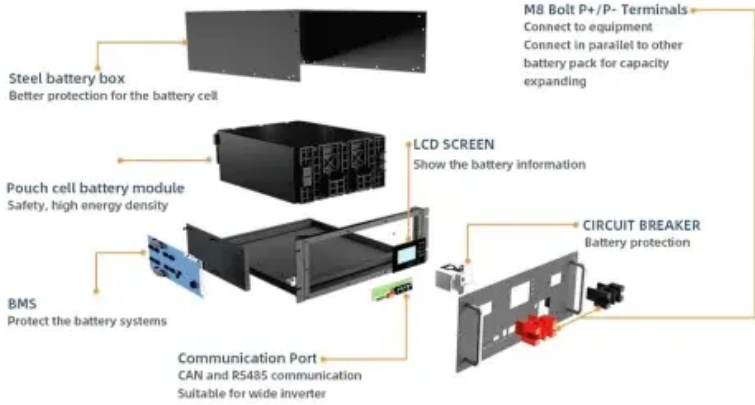

How much does a 40-foot solar-powered container cost at Southeast Asian airports