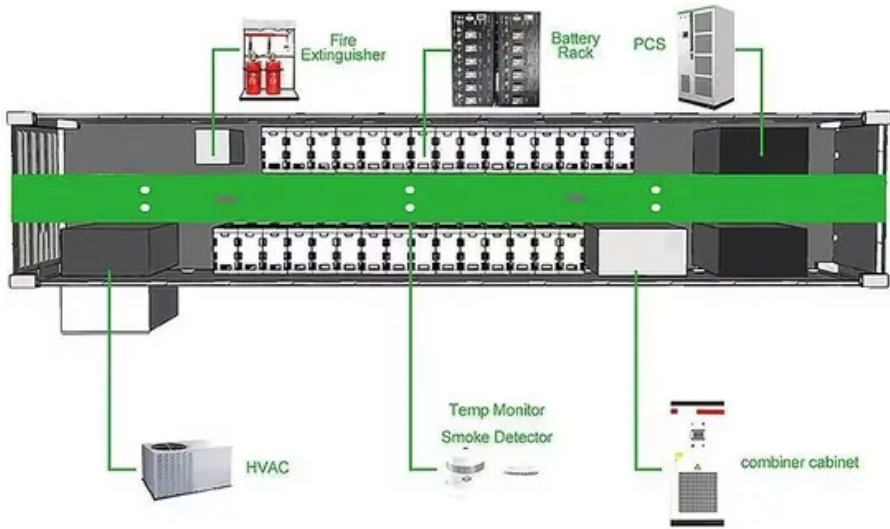

# How much does a solar-powered communication cabinet ems device cost

## How much does a solar-powered communication cabinet ems device

### **EK Photovoltaic Micro Station Energy Cabinet**

One 50kWh energy storage cabinet can meet the power demand of three standard base stations throughout the day, replacing traditional diesel power generation,