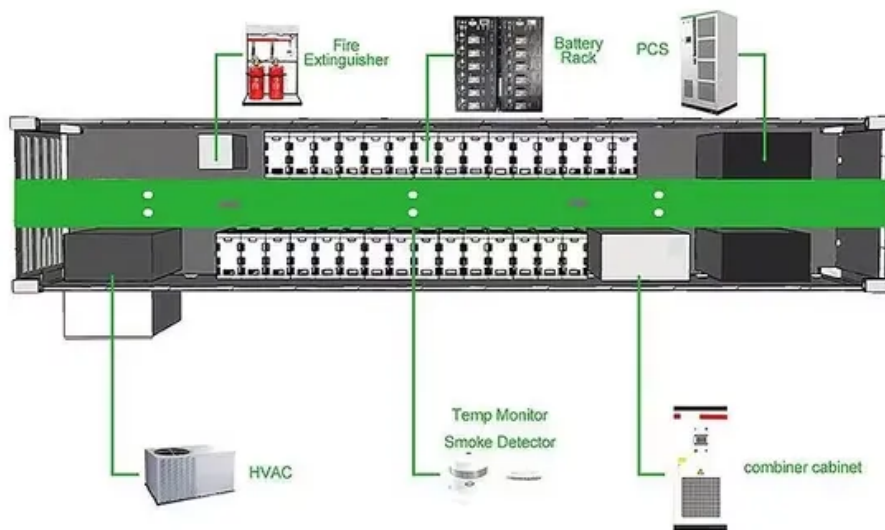

How much is a Helsinki communication base station power module

Overview

The 3KW base station communication power supply (HLF3000-A54) is designed for AC/DC power supply, mainly used for 4G and 5G base stations, and can directly replace the original power supply.

How much is a Helsinki communication base station power module

5G Network Equipment Manufacturers: Modem, Base

A 5G base station is the critical infrastructure that provides wireless connectivity in 5G networks. It consists of antennas, transceivers, and digital processing units

GaN High-Frequency Devices

This page introduces high-efficiency and high-power GaN high-frequency devices ideal for BTS and SATCOM.

[3KW base station communication power supply HLF3000-A54](#)

The 3KW base station communication power supply (HLF3000-A54) is designed for AC/DC power supply, mainly used for 4G and 5G base stations, and can directly replace the original power supply.

[Powering 5G Infrastructure with Power Modules, RECOM](#)

Reliable and efficient DC/DC converters are

essential for powering various components within base stations. The RPA150E series is a suitable

What does much mean?